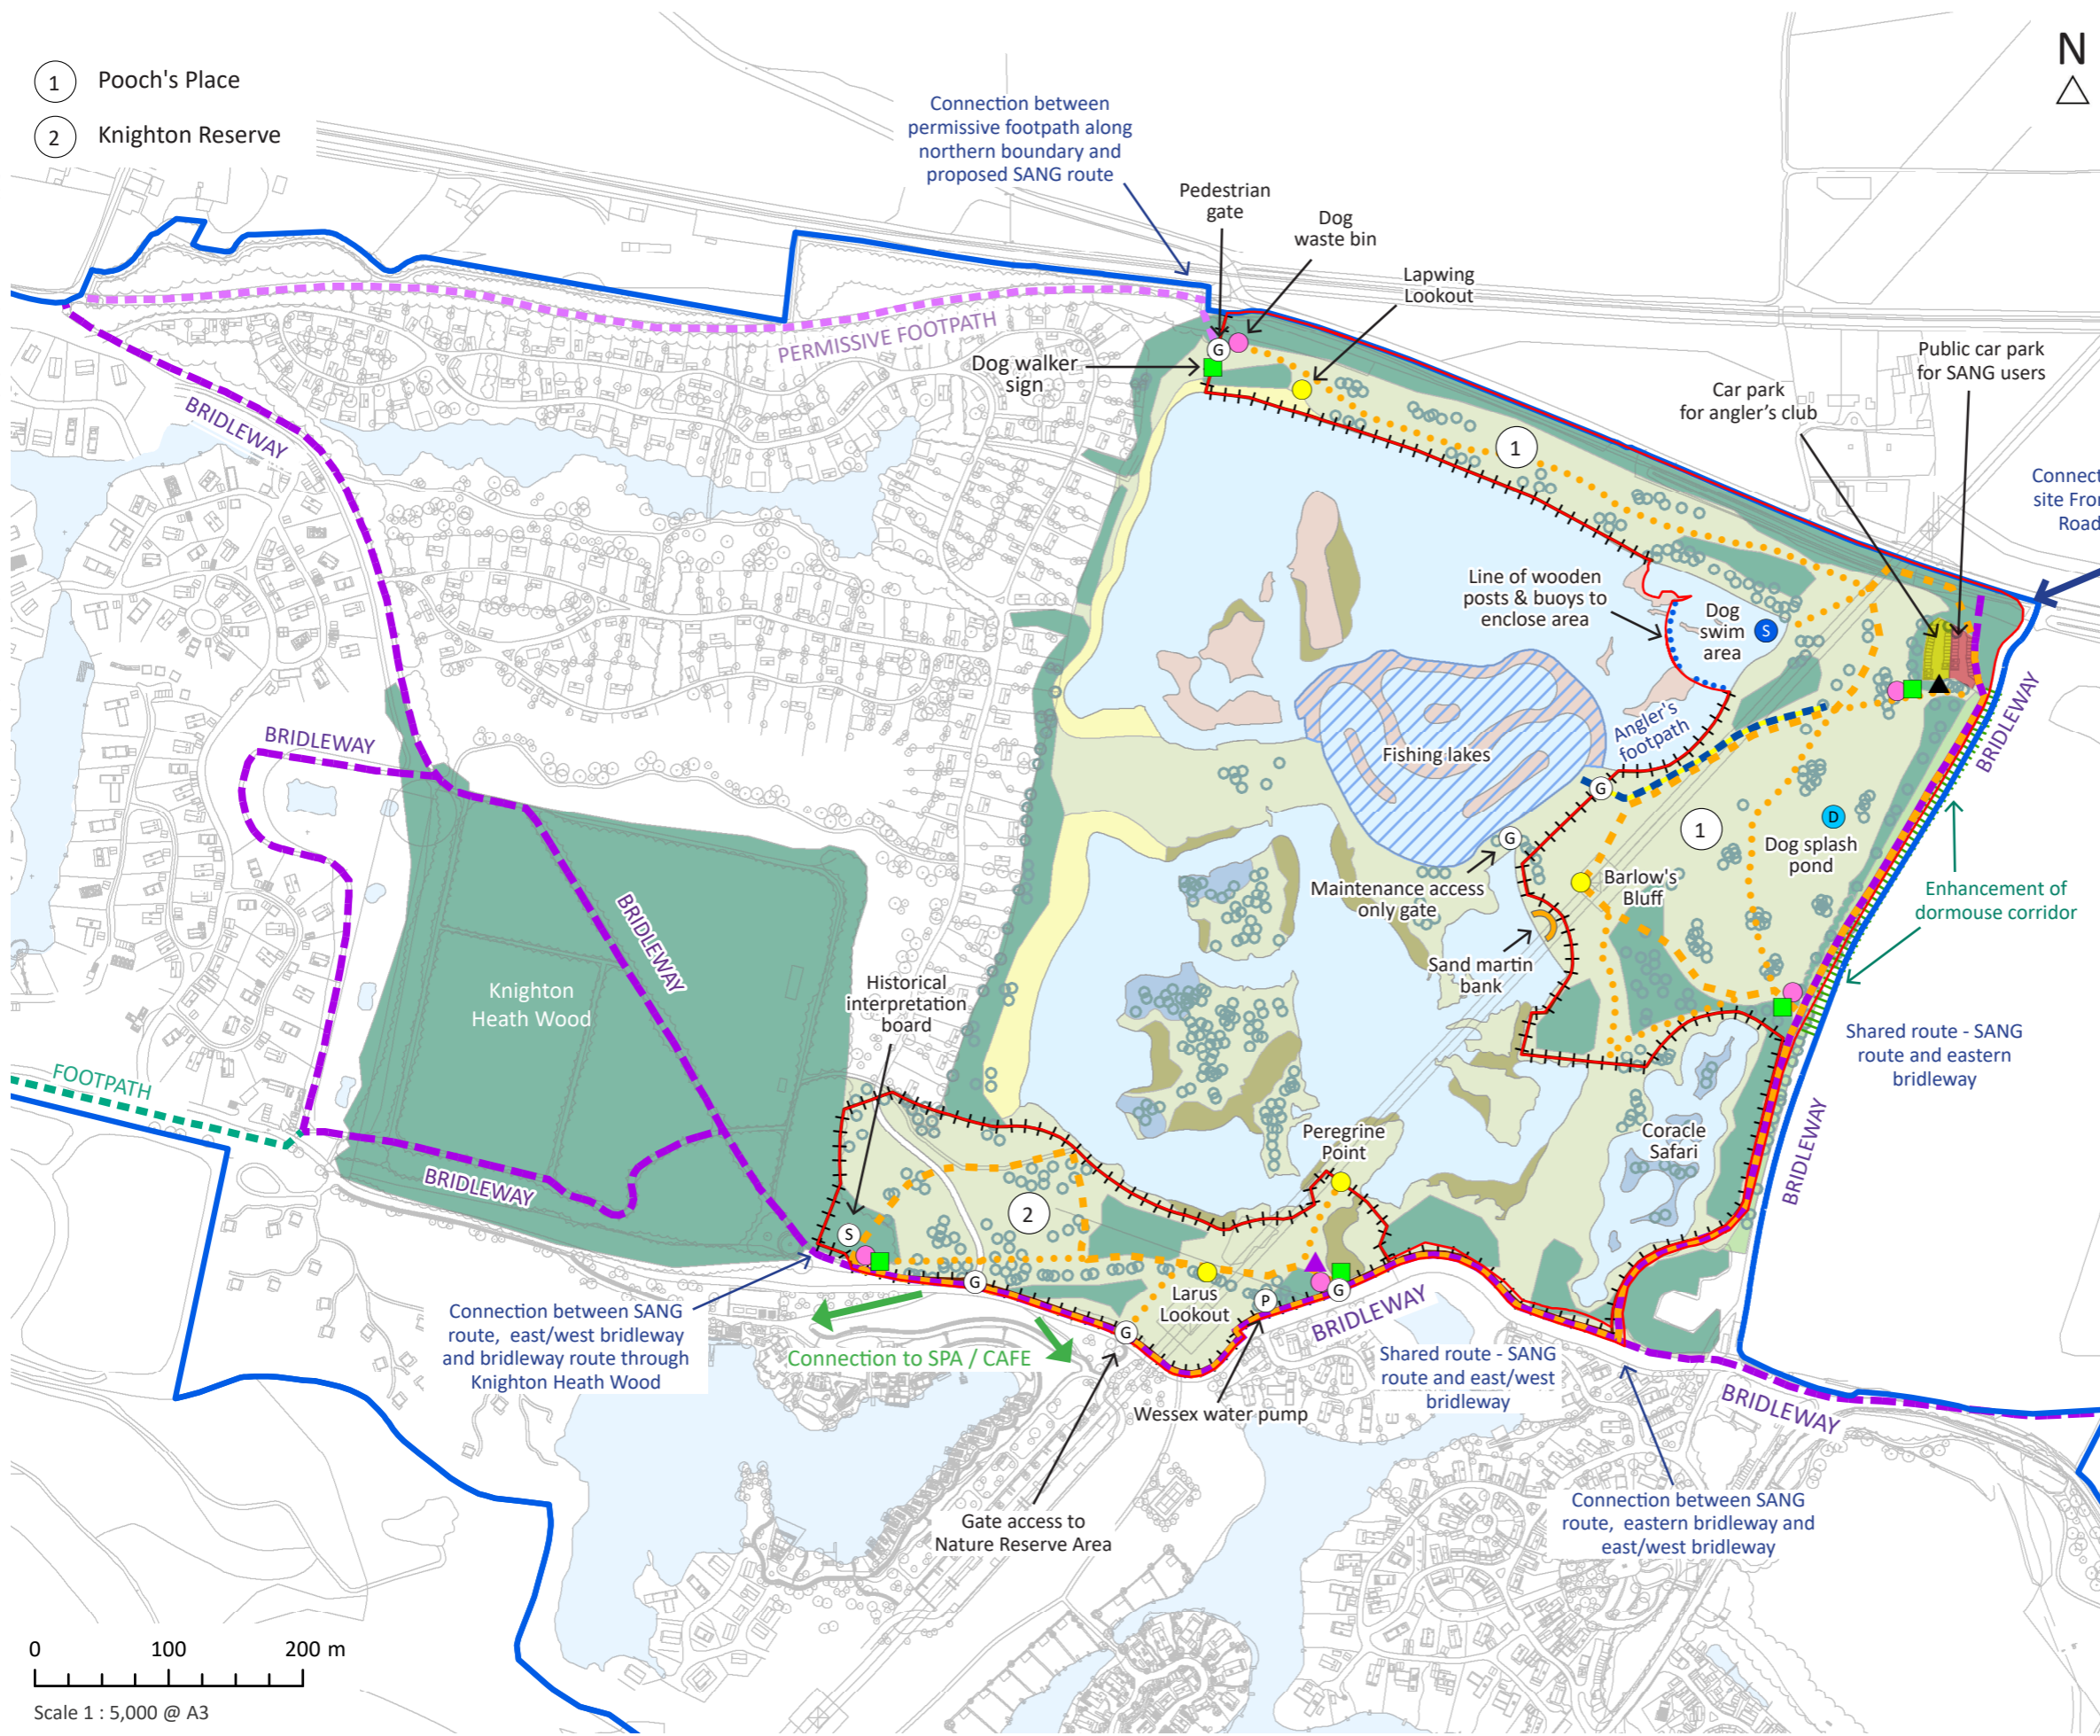

- ① Pooch's Place
- ② Knighton Reserve

- Legend:
- Silverlake estate boundary
 - SANG boundary
 - Main SANG route
 - Connecting SANG route
 - Shared route with bridleway
 - Bridleway
 - Permissive footpath
 - Footpath
 - Angler's footpath
 - Dog proof fence
 - Acid grassland mosaic
 - Broadleaved woodland
 - Wet woodlands/Alder carr
 - Scrub
 - Waterbodies
 - Fishing lakes
 - Islands - habitat mosaic to include grassland/shingle/scrub/mudflats
 - Beach
 - Reed beds
 - Gate
 - Observation area
 - Dog waste bin
 - Dog walker sign
 - SANG code & map station boards
 - Nature reserve & map station boards